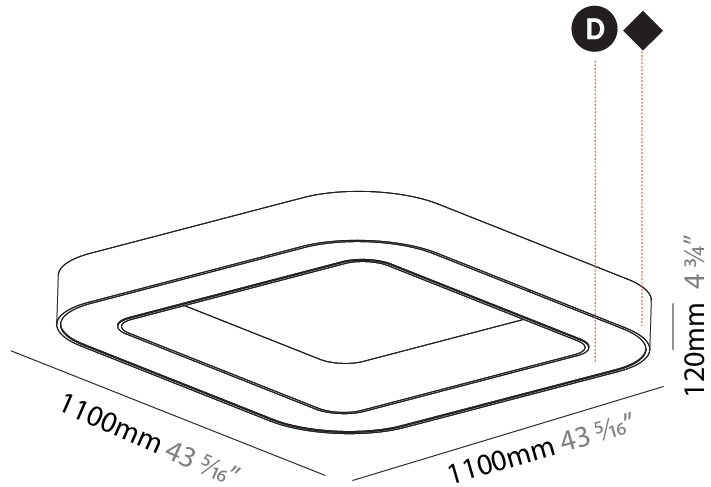

GENERAL

Series: Glorious
Subseries: Glorious Quantum
Brand: Prolicht
Division: Architectural
Mounting Type: Surface
Mounting Location: Ceiling
Subcategory: Ambient

PHYSICAL

Shape: Square
Length (mm): 1100
Length (in): 43 5/16
Width (mm): 1100
Width (in): 43 5/16
Height (mm): 120
Height (in): 4 3/4
Light Distribution: Direct
Weight (kg): 14.2
Weight (lbs): 31.24
Diffuser: [PMMA - Opal or Micro-Prism](#)
Fixture Finish: [SSR / BKV / CWI / CRY / HAB / UFT / ITA / RUA / FTG / MYG / LOD / PUS / FRO / FUP / KIA / POP / BLS / SPG / MEY / GOH / GUM / CHC / COM / ABZ / JAG / OBR / MOS / ROR](#)
Fixture Material: Aluminum

ELECTRICAL

Lamp Type: LED (Zhaga Standard)
Input Wattage (W): 60
Total Output Wattage (W): 48 / 38.4 (3500K)
Dimming: [Non-Dimming / Phase Dimming (120Vac only) / 0-10V Dimming](#)
Driver Included: Yes
Driver Location: Integrated
Driver Type: Constant Current - 120 / 277Vac
Driver Class: Class 2
Input Voltage (V): 120 - 277
Constant Current (MA): 350 / 1200 (3500K)

LED

[Color Temperature (°K): 3000 / 3500 / 4000](#)
Max. Delivered Lumen (lm): 5540 / 5733 / 5850
CRI: >80 CRI
Efficiency (%): 65
Lamp Life (hrs): 50000

OPTICAL

RATINGS AND CERTIFICATIONS

Certified By: Certified for North American Standards
IP rating: IP20