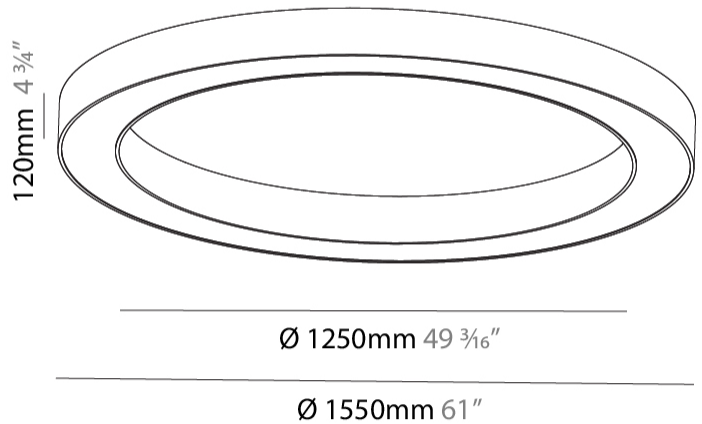

1. To build a product code in our configurator select the specify button on the base model # product page
2. To build a manual product code on this datasheet choose from the options listed below in blue font and add the suffix to the base model #

GENERAL

Series: Glorious
Subseries: Glorious
Brand: Prolicht
Division: Architectural
Mounting Type: Surface
Mounting Location: Ceiling
Subcategory: Ambient

PHYSICAL

Shape: Round
Diameter (mm): 1550
Diameter (in): 61
Height (mm): 120
Height (in): 4 3/4
Light Distribution: Direct
Weight (kg): 15.706
Weight (lbs): 34.55
Diffuser: PMMA - Opal or Micro-Prism
Fixture Finish: SSR / BKV / CWI / CRY / HAB / UFT / ITA / RUA / FTG / MYG / LOD / PUS / FRO / FUP / KIA / POP / BLS / SPG / MEY / GOH / GUM / CHC / COM / ABZ / JAG / OBR / MOS / ROR
Fixture Material: Aluminum

ELECTRICAL

Lamp Type: LED (Zhaga Standard)
Input Wattage (W): 75
Total Output Wattage (W): 60 / 48 (3500K)
Dimming: Non-Dimming / Phase Dimming (120Vac only) / 0-10V Dimming
Driver Included: Yes
Driver Location: Integrated
Driver Type: Constant Current - 120 / 277Vac
Driver Class: Class 2
Input Voltage (V): 120 - 277
Constant Current (MA): 350 / 700/800 (3500K)

LED

Color Temperature (°K): 3000 / 3500 / 4000
Max. Delivered Lumen (lm): 6920 / 7164 / 7310
CRI: >80 CRI
Efficiency (%): 65
Lamp Life (hrs): 50000

OPTICAL

RATINGS AND CERTIFICATIONS

Certified By: Certified for North American Standards
IP rating: IP20